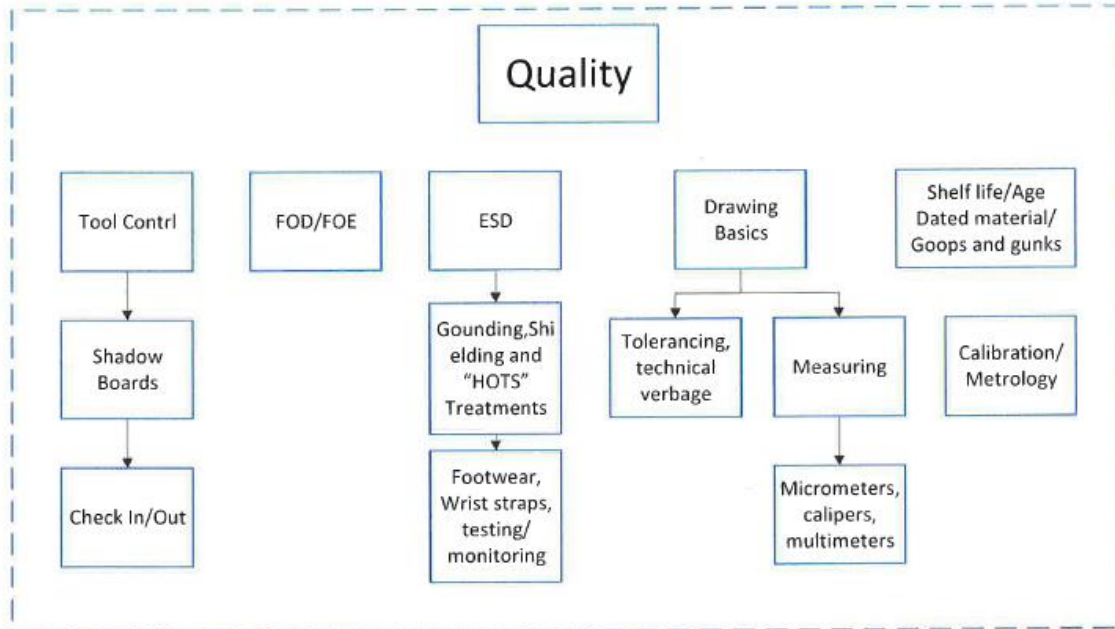

Capacity Builders

Certificates:

- N-Tech MSHA Safety
- Raytheon Level 1 Tech
- Firefighter Certificate
- Construction Dual-Credit
- Industrial Maintenance & Operations (APS)

- Provides College Certificate
- Assists with Instructors
- Fulfills dual-credit requirements

- Outlines Curriculum
- Determines End Deliverable
- Provides Technical Support and Assistance

- Provides Student Candidates
- Provides Location and Infrastructure
- Coordinates Program

Work Instructions