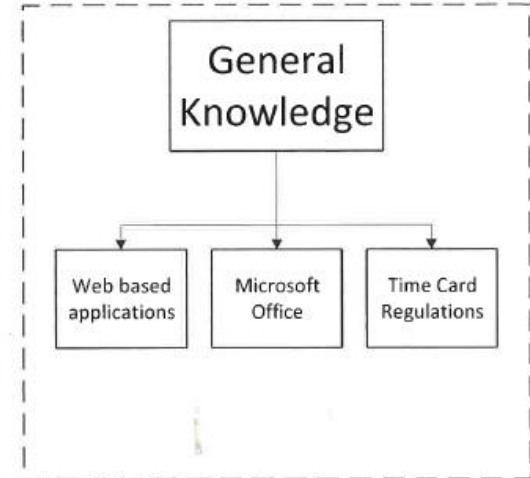

Capacity Builders

Certificates:

- N-Tech MSHA Safety
- Raytheon Level 1 Tech
- Firefighter Certificate
- Construction Dual-Credit
- Industrial Maintenance & Operations (APS)

- Provides College Certificate
- Assists with Instructors
- Fulfills dual-credit requirements

- Outlines Curriculum
- Determines End Deliverable
- Provides Technical Support and Assistance

- Provides Student Candidates
- Provides Location and Infrastructure
- Coordinates Program

Work Instructions