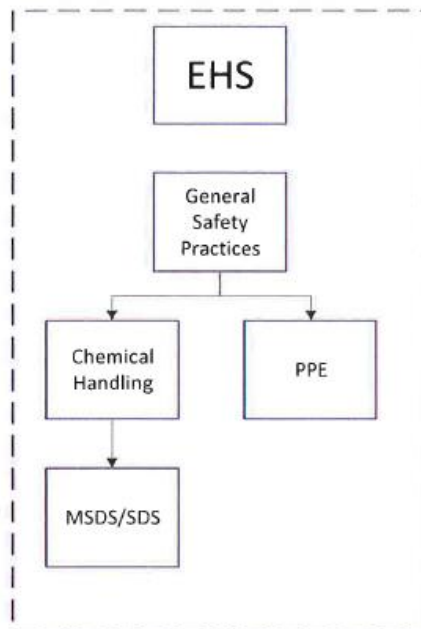

CCSD Academies

GRACE B. WILSON
ELEMENTARY SCHOOL

Bond/Wilson Career Technical Education Center C-TEC

Higher Education Partner - Navajo Technical University

Business Partners - N-TEC Navajo Mine

Raytheon

San Juan County Fire Department

Capacity Builders

Certificates:

- N-Tech MSHA Safety
- Raytheon Level 1 Tech
- Firefighter Certificate
- Construction Dual-Credit
- Industrial Maintenance & Operations (APS)

- Provides College Certificate
- Assists with Instructors
- Fulfills dual-credit requirements

- Outlines Curriculum
- Determines End Deliverable
- Provides Technical Support and Assistance

- Provides Student Candidates
- Provides Location and Infrastructure
- Coordinates Program

Work Instructions