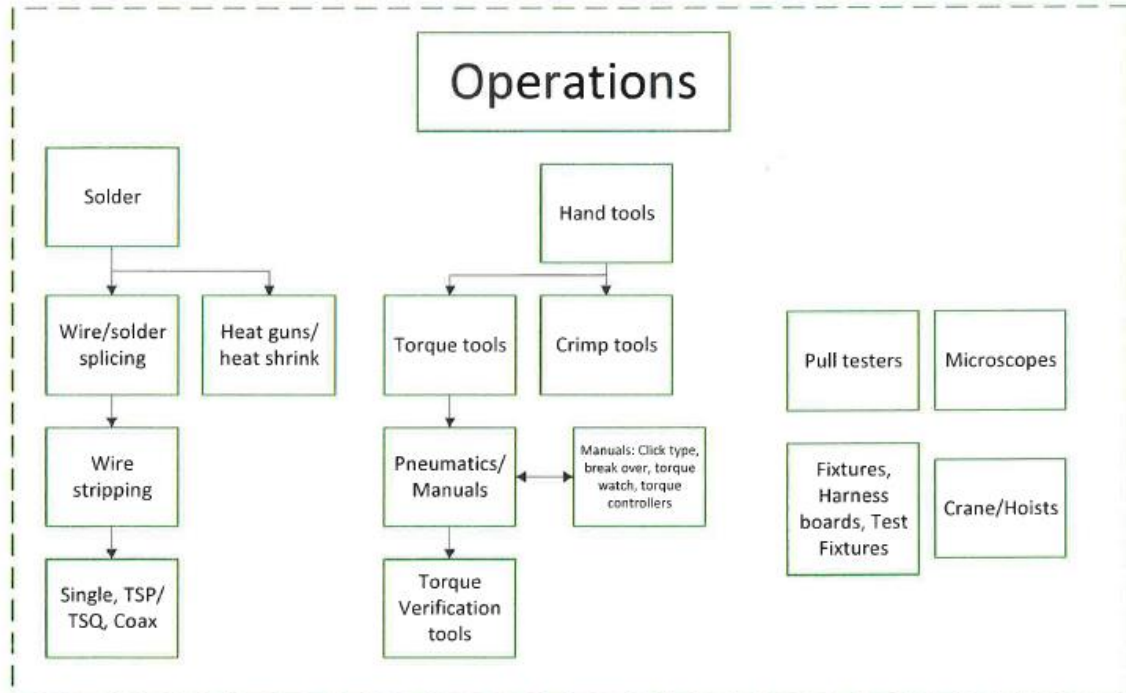

Capacity Builders

Certificates:

- N-Tech MSHA Safety
- Raytheon Level 1 Tech
- Firefighter Certificate
- Construction Dual-Credit
- Industrial Maintenance & Operations (APS)

- Provides College Certificate
- Assists with Instructors
- Fulfills dual-credit requirements

- Outlines Curriculum
- Determines End Deliverable
- Provides Technical Support and Assistance

- Provides Student Candidates
- Provides Location and Infrastructure
- Coordinates Program

Work Instructions