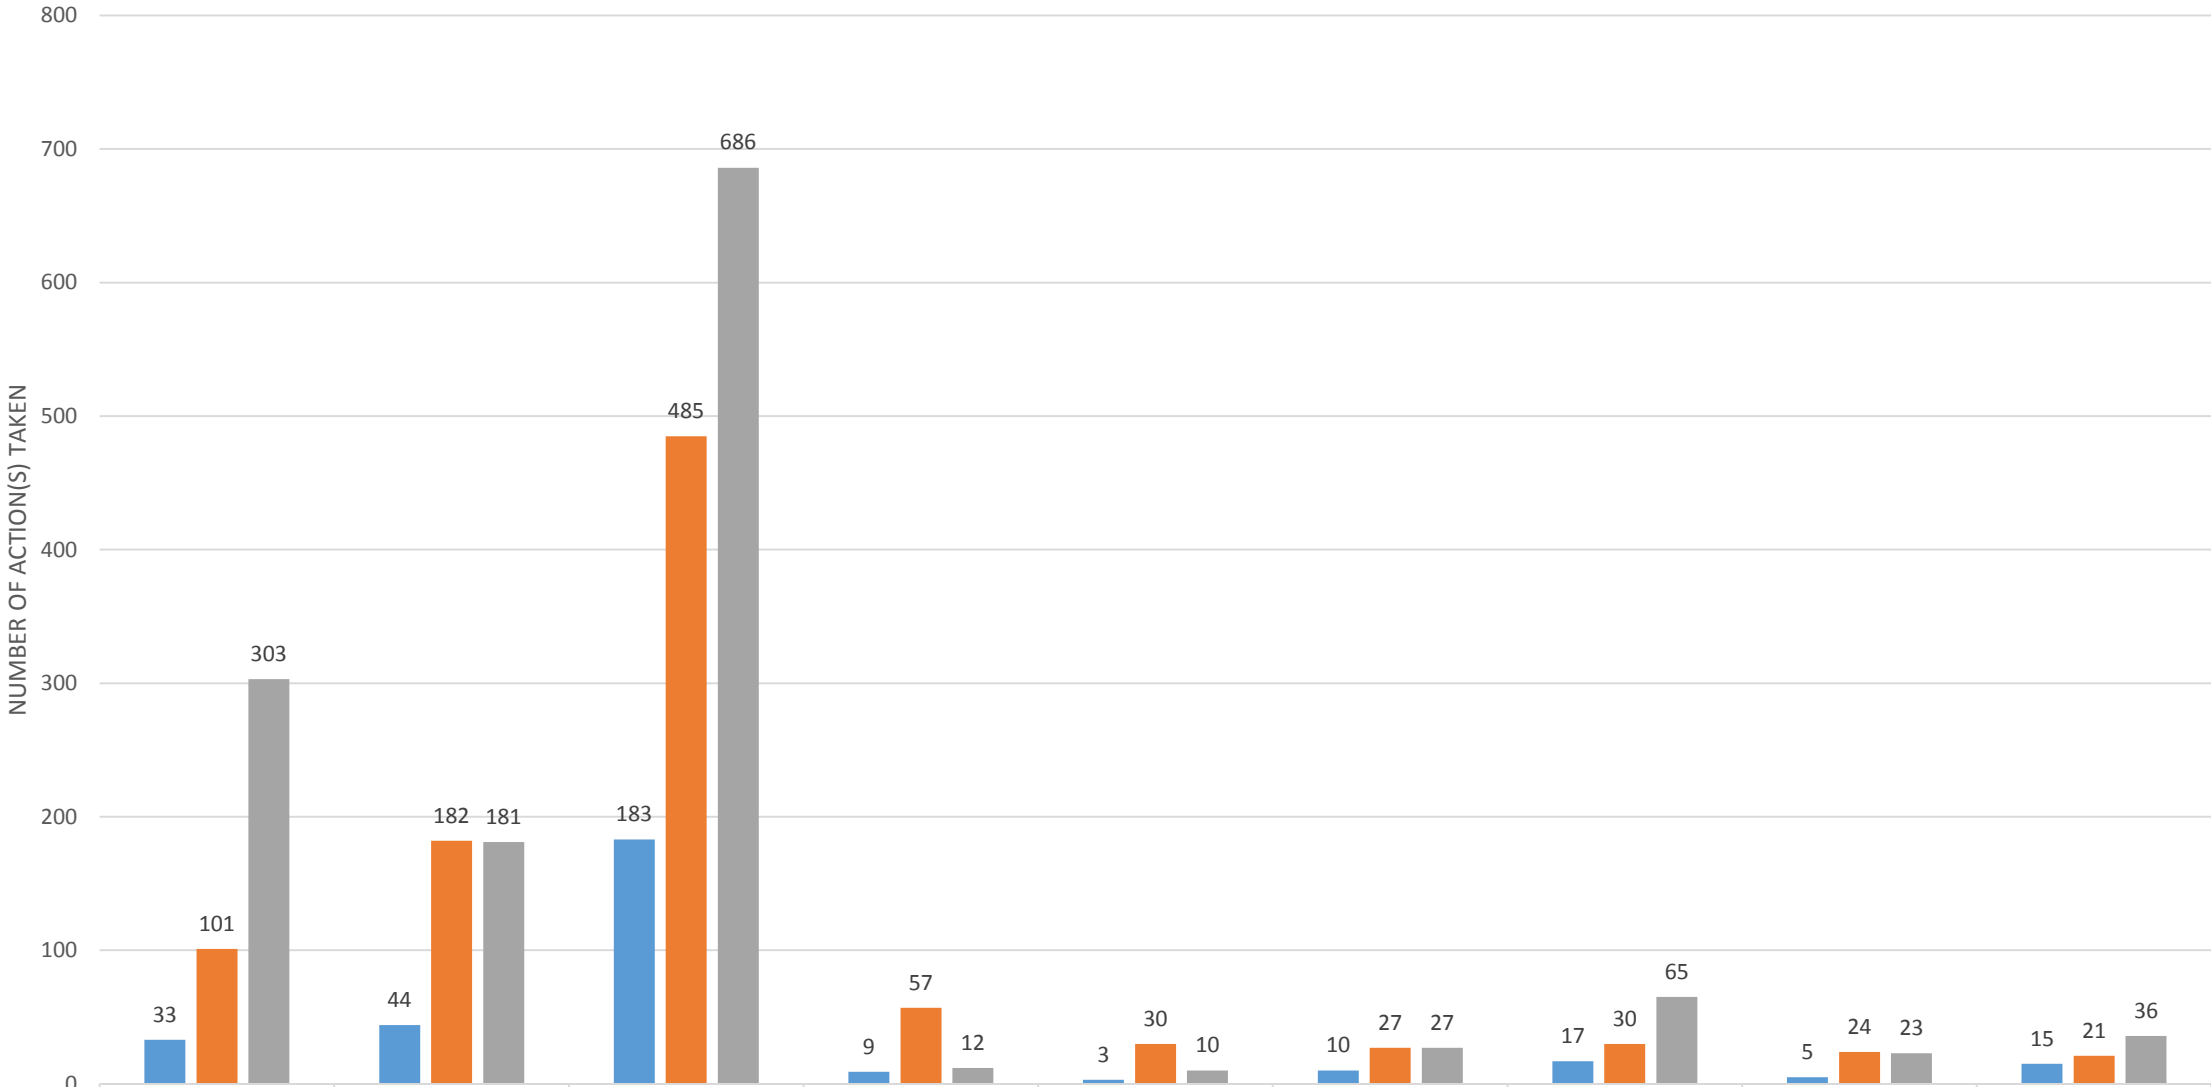

CCSD DISCIPLINE TOTAL THREE YEAR COMPARISON 2014-2016

■ 2016	33	44	183	9	3	10	17	5	15
■ 2015	101	182	485	57	30	27	30	24	21
■ 2014	303	181	686	12	10	27	65	23	36

CCSD HIGH SCHOOLS THREE YEAR COMPARISON 2014-2016