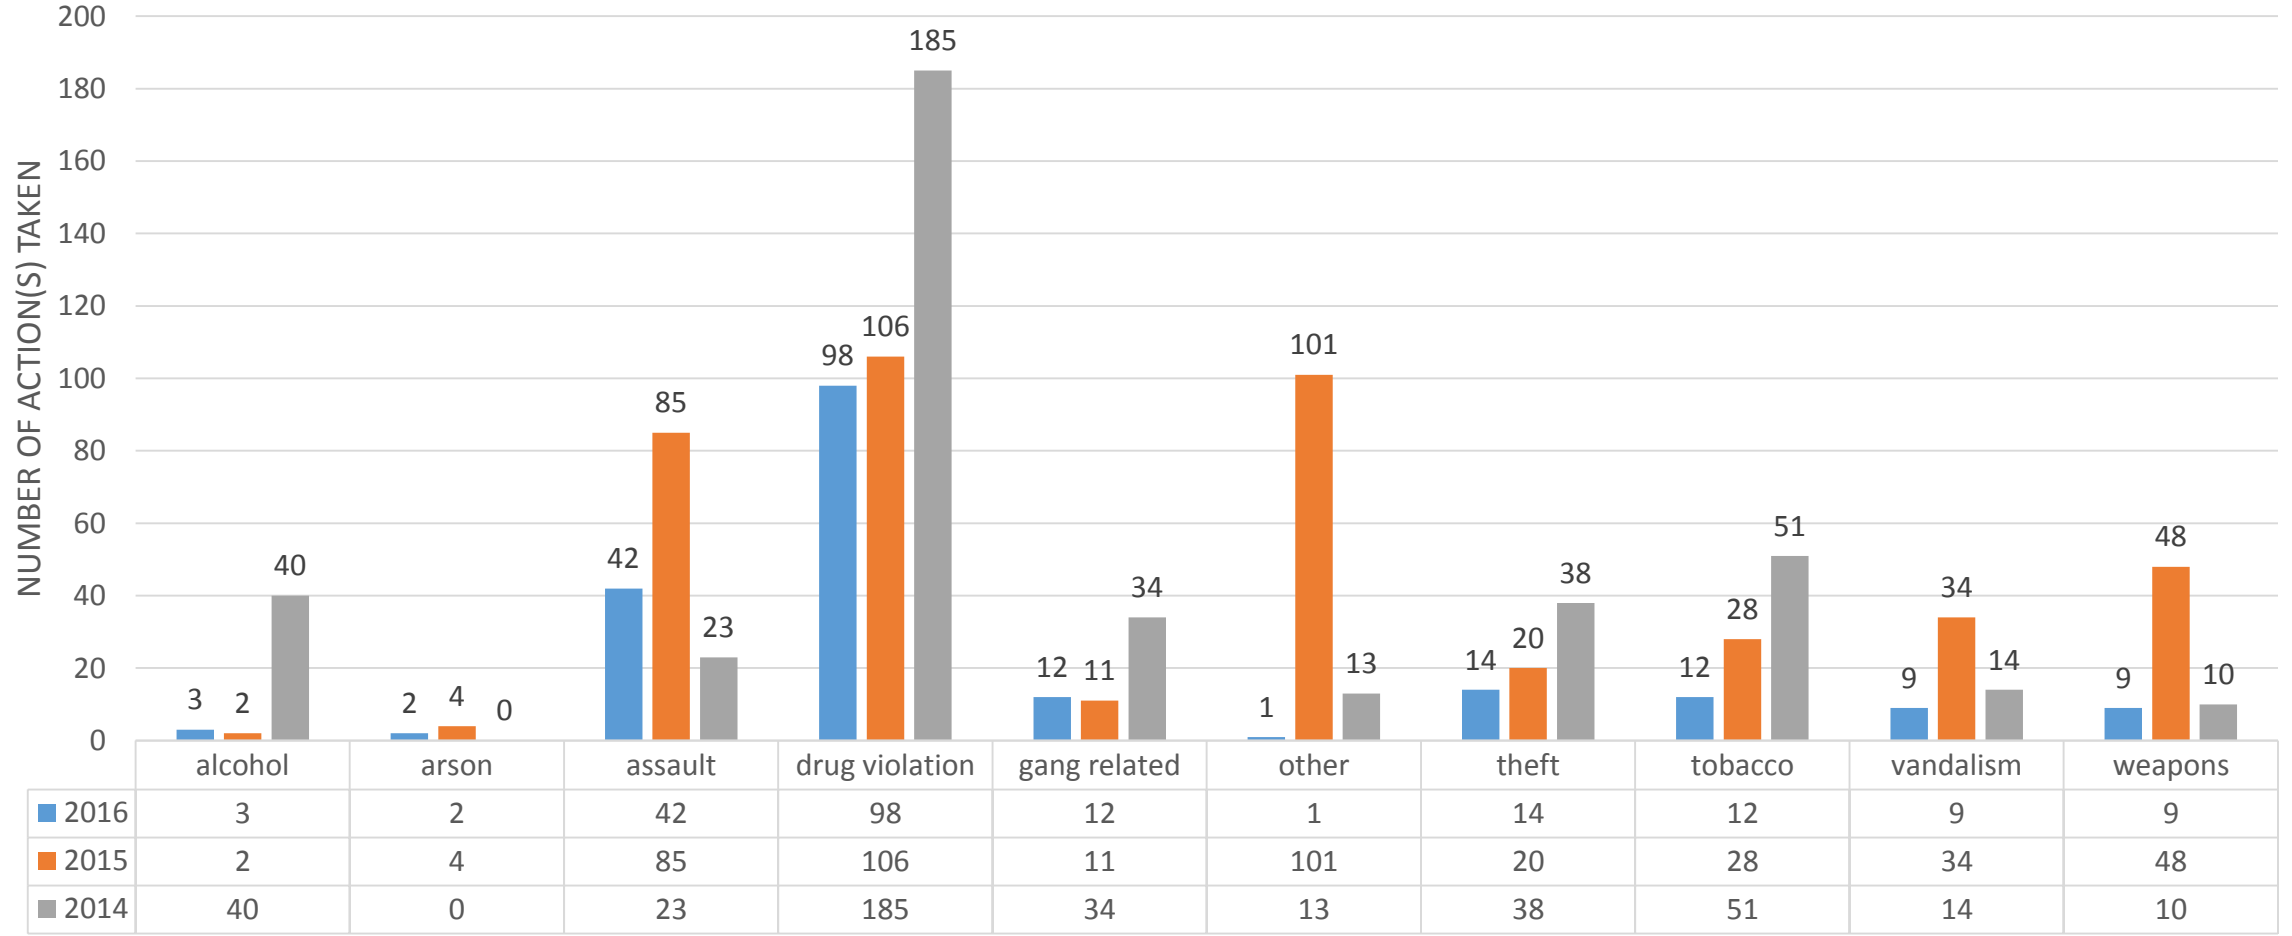

CCSD MIDDLE SCHOOLS THREE YEAR COMPARISON 2014-2016