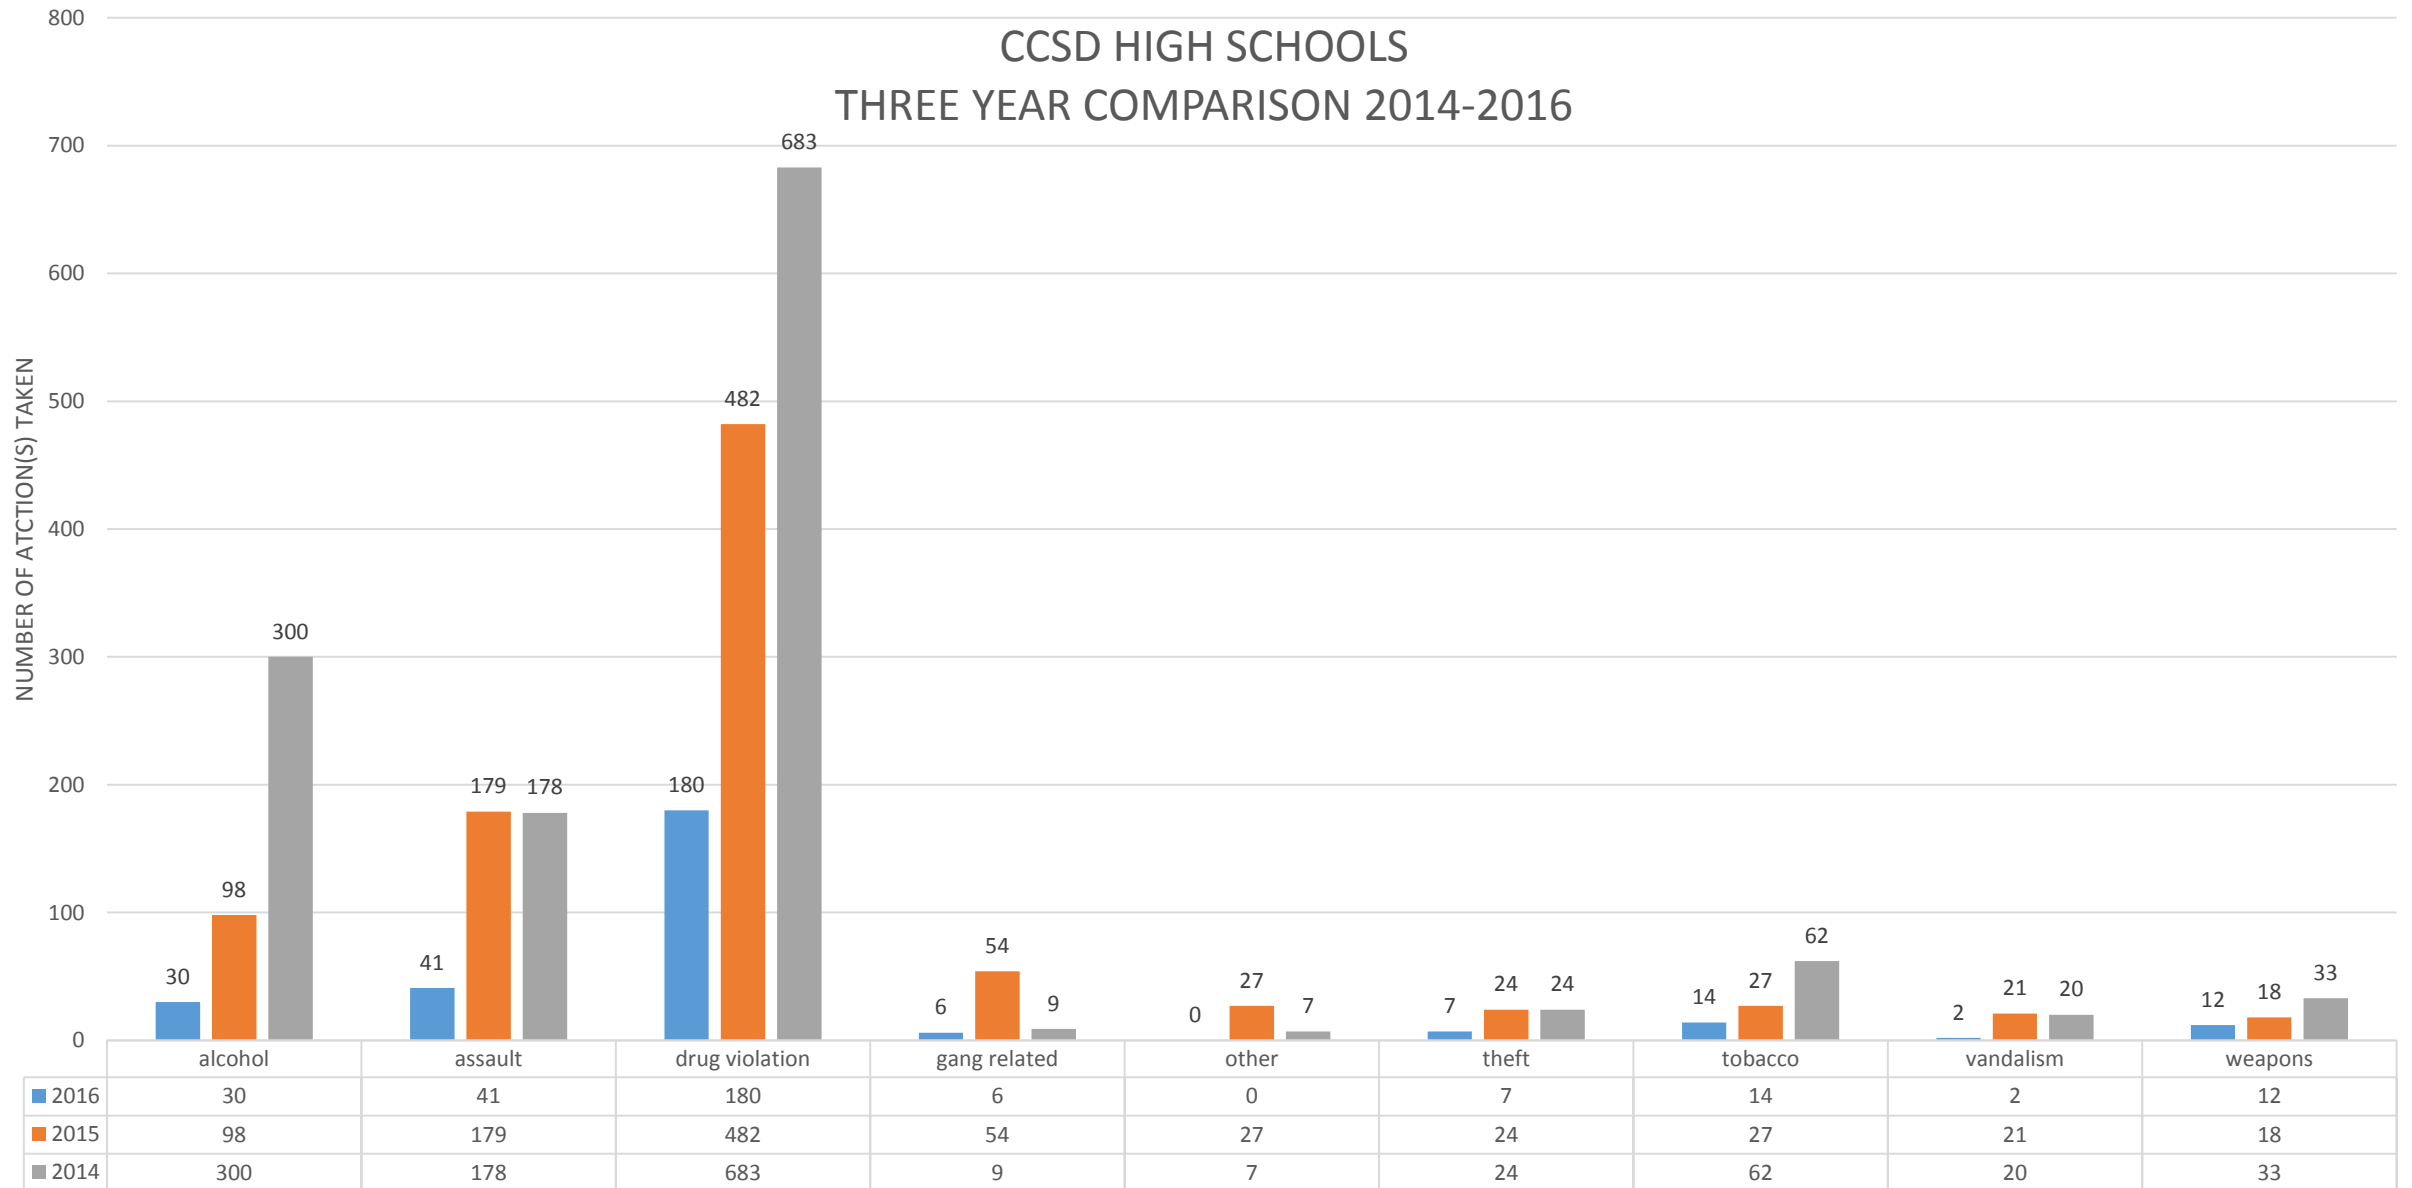

CCSD DISCIPLINE TOTAL THREE YEAR COMPARISON 2014-2016

■ 2016	33	44	183	9	3	10	17	5	15
■ 2015	101	182	485	57	30	27	30	24	21
■ 2014	303	181	686	12	10	27	65	23	36

CCSD HIGH SCHOOLS THREE YEAR COMPARISON 2014-2016