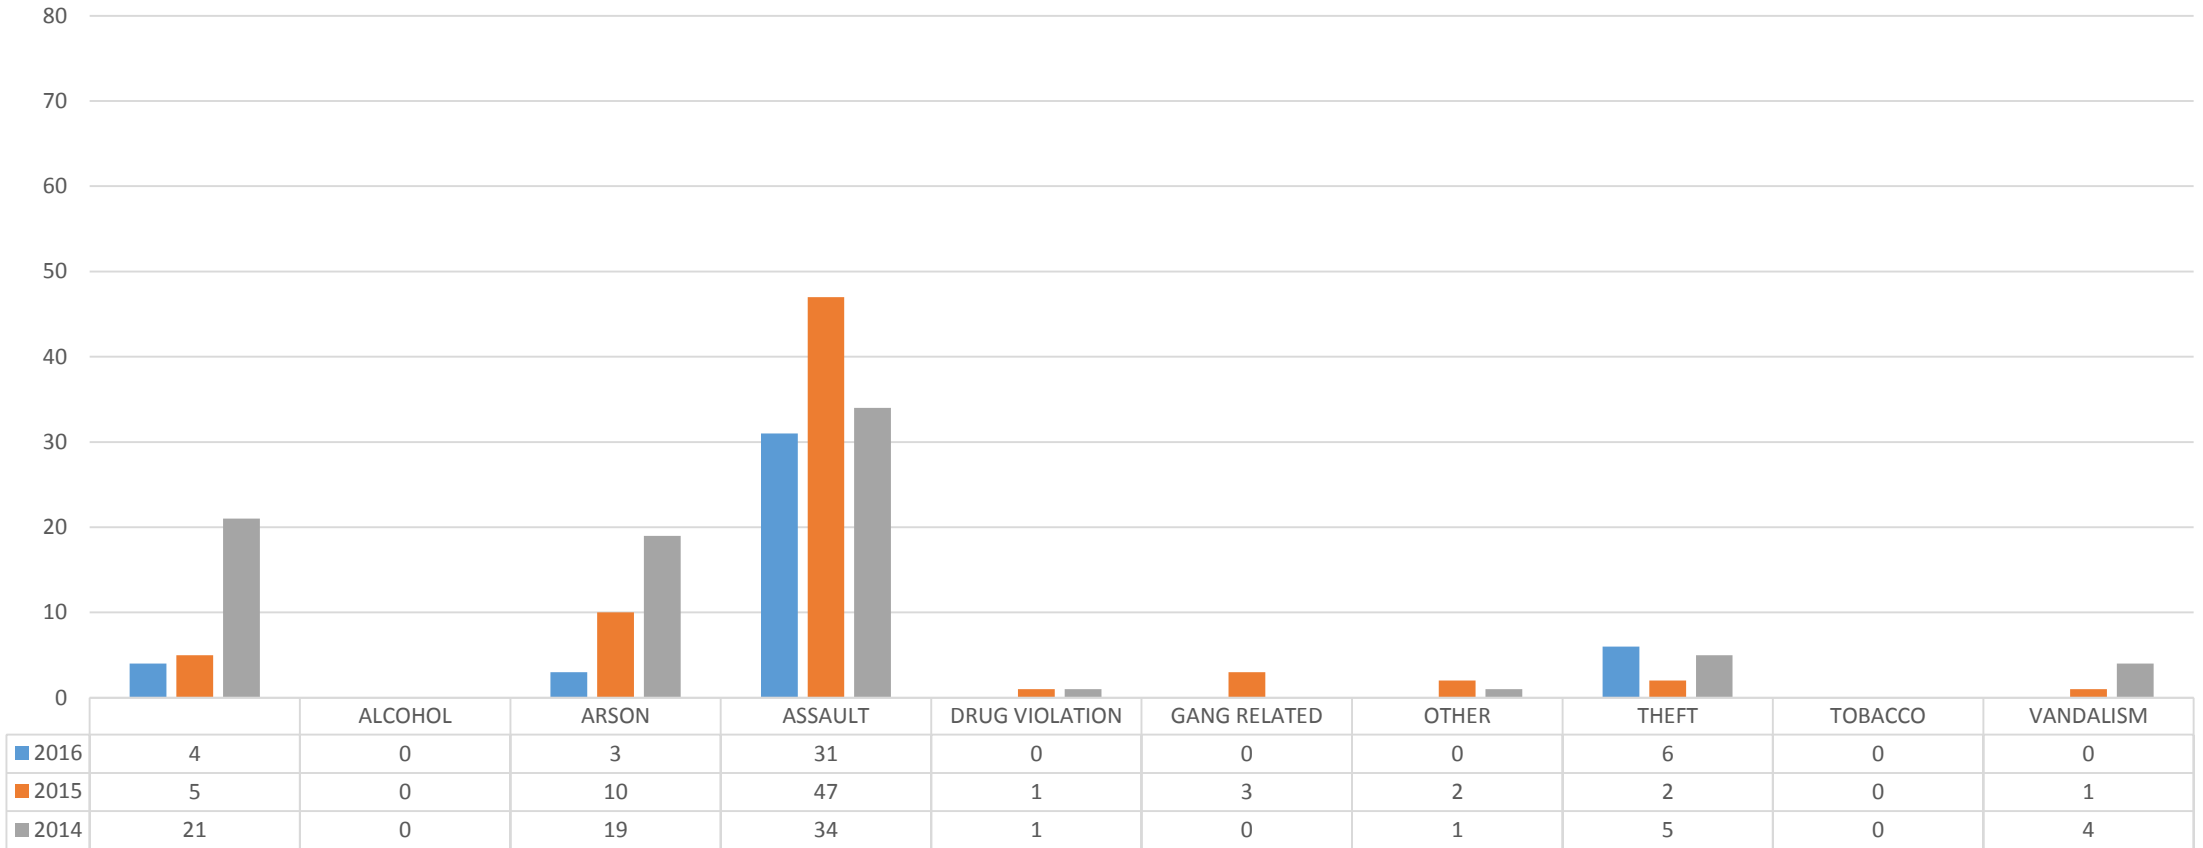

CPHS THREE YEAR COMPARISON 2014-2016