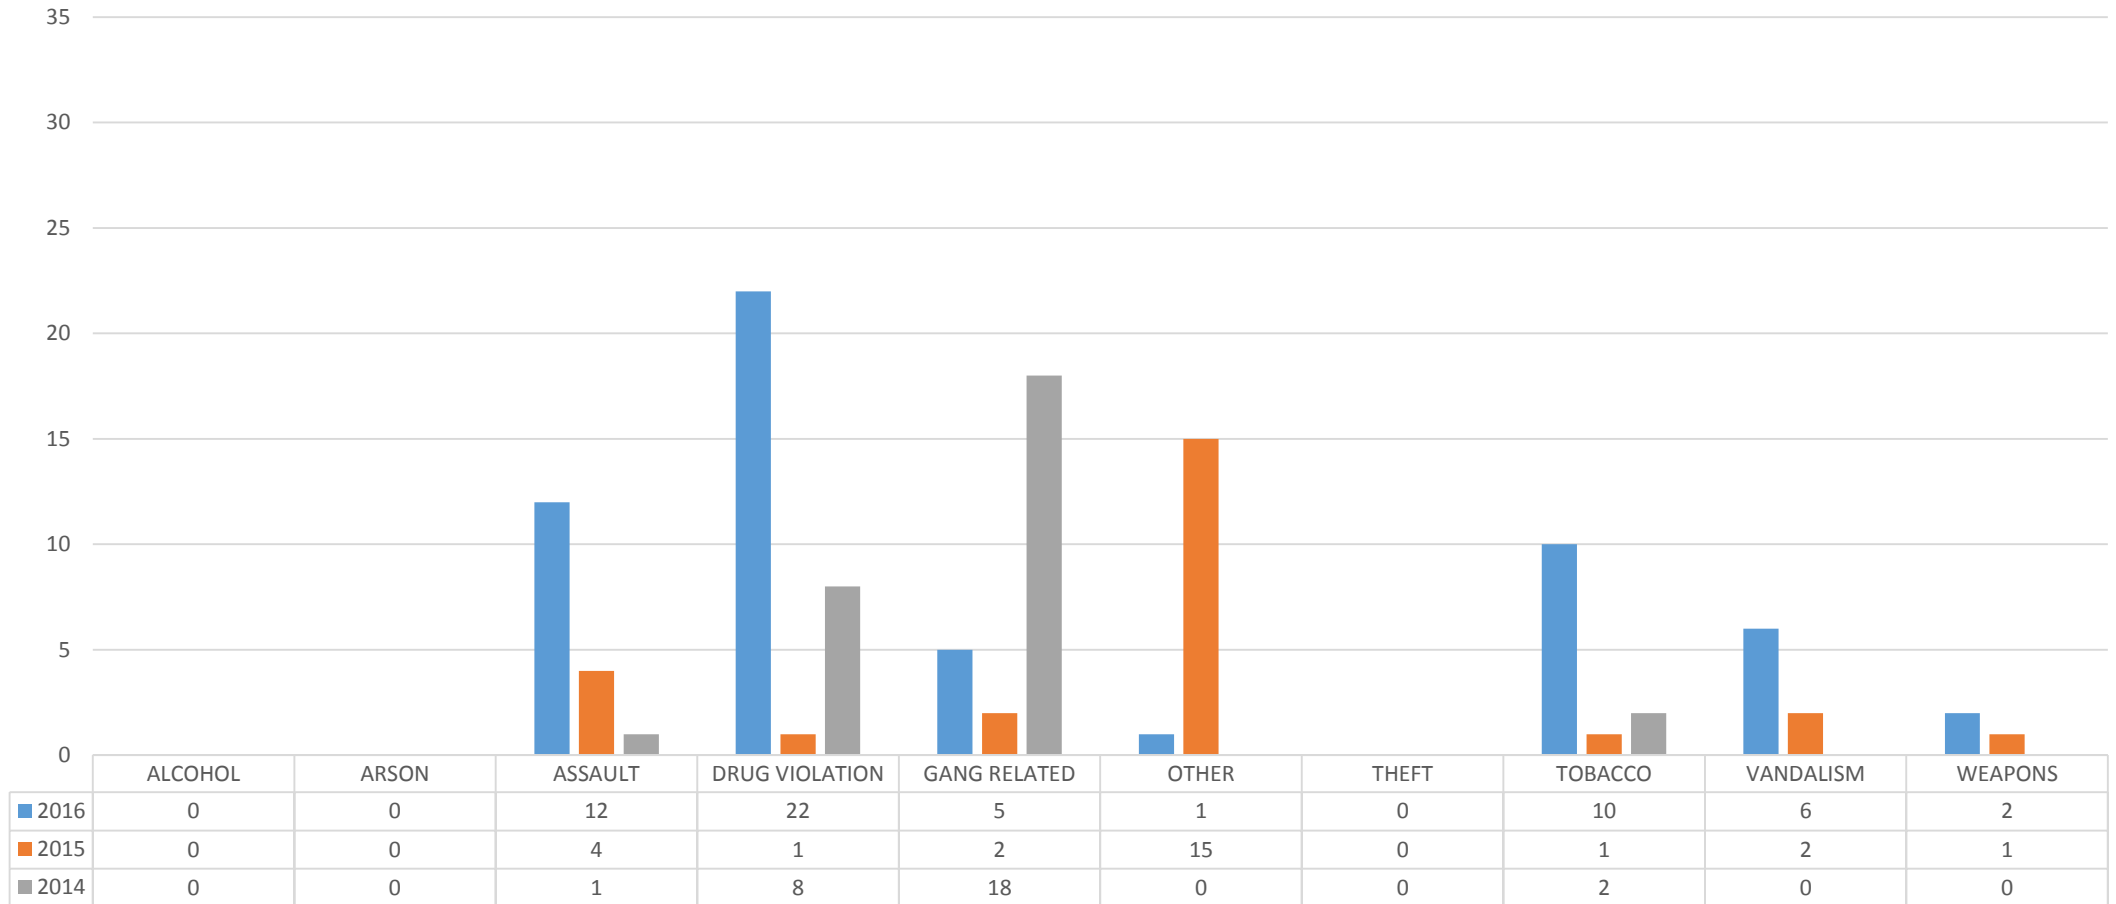

SHS THREE YEAR COMPARISON 2014-2016

KMS

THREE YEAR COMPARISON 2014-2016

NMS

THREE YEAR COMPARISON 2014-2016

TBA

THREE YEAR COMPARISON 2014-2016

OJO

THREE YEAR COMPARISON 2014-2016

EBS THREE YEAR COMPARISON 2014-2016

MESA

THREE YEAR COMPARISON 2014-2016

NES

THREE YEAR COMPARISON 2014-2016