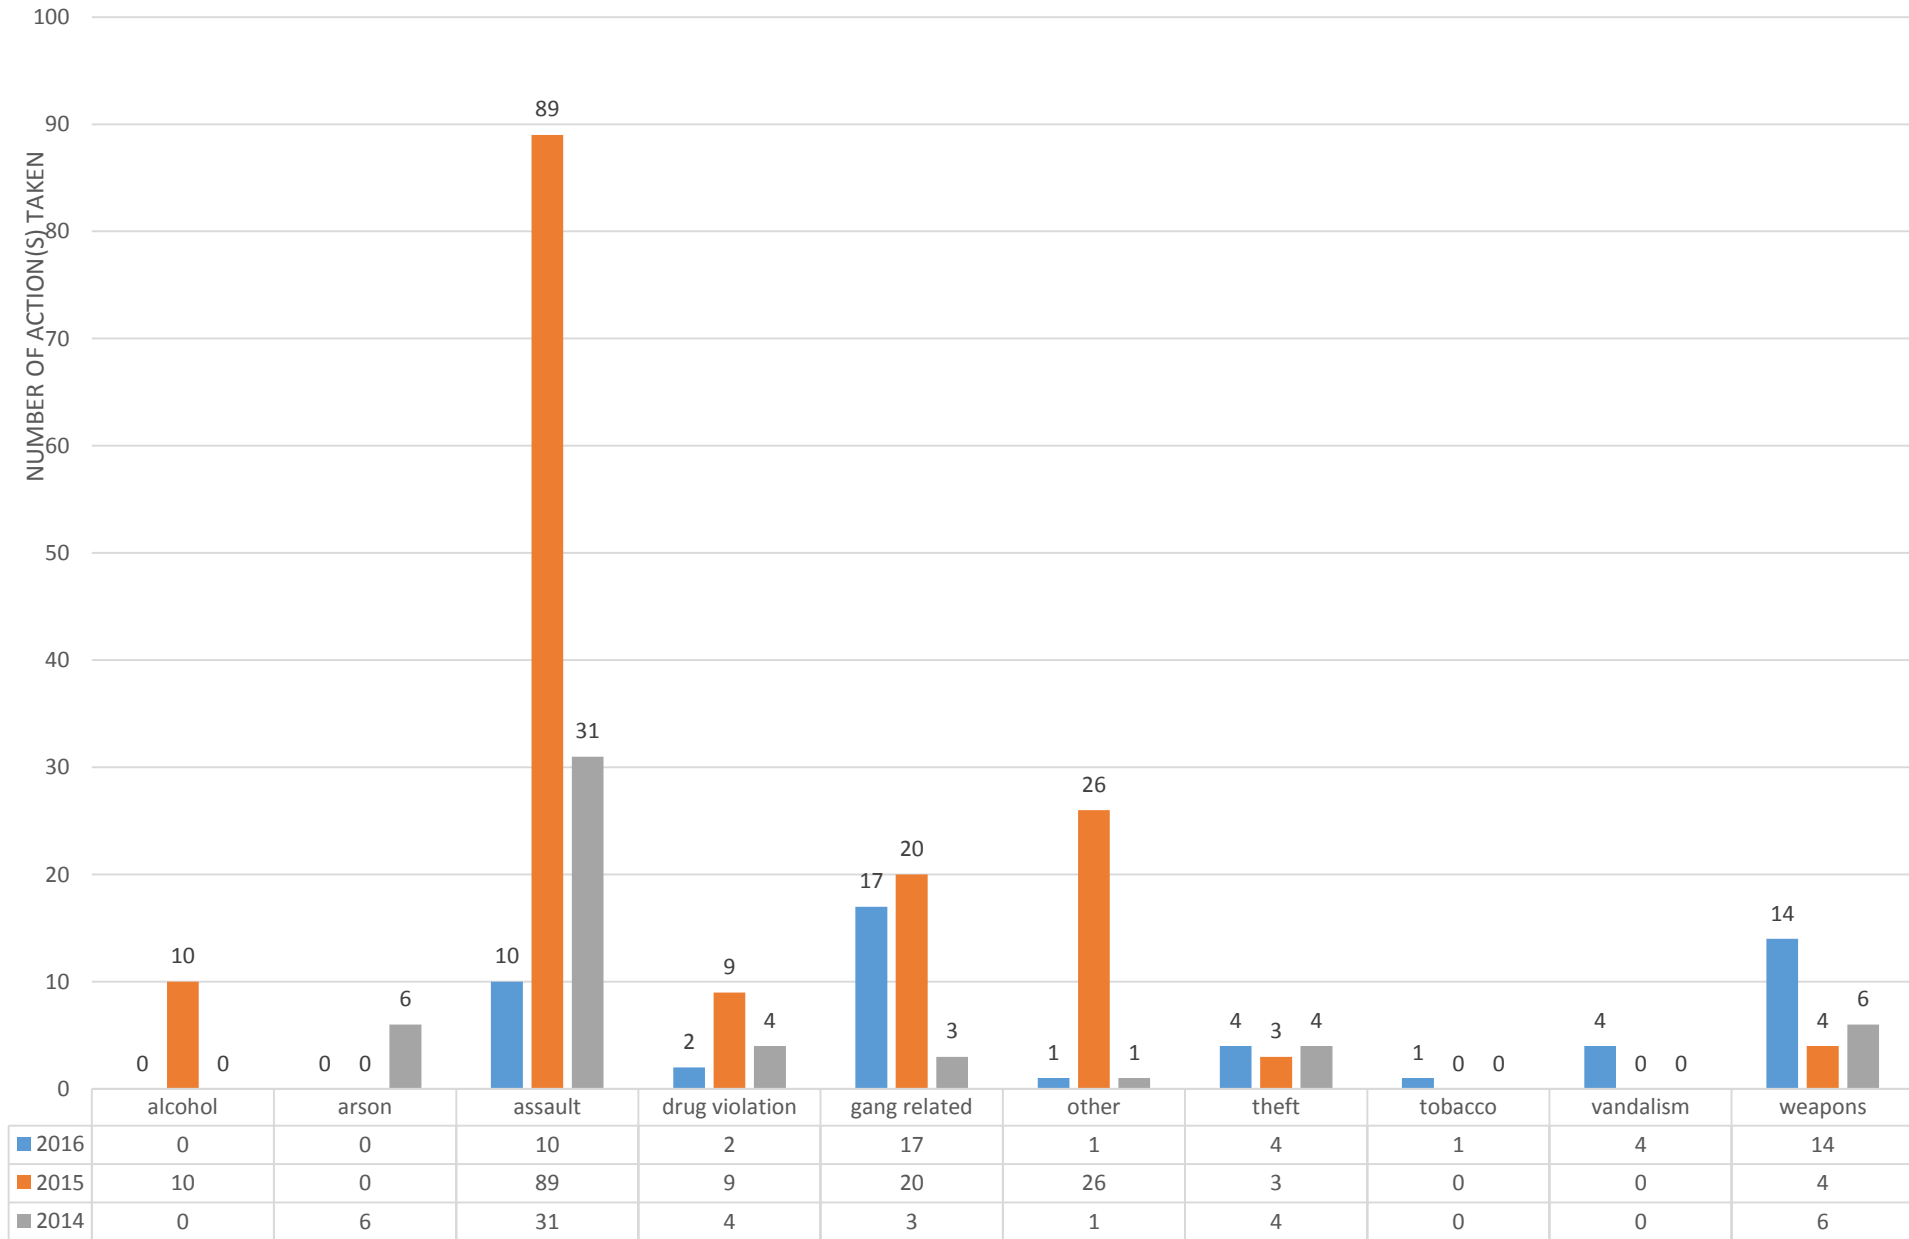

CCSD ELEMENTARY THREE YEAR COMPARISON 2014-2016